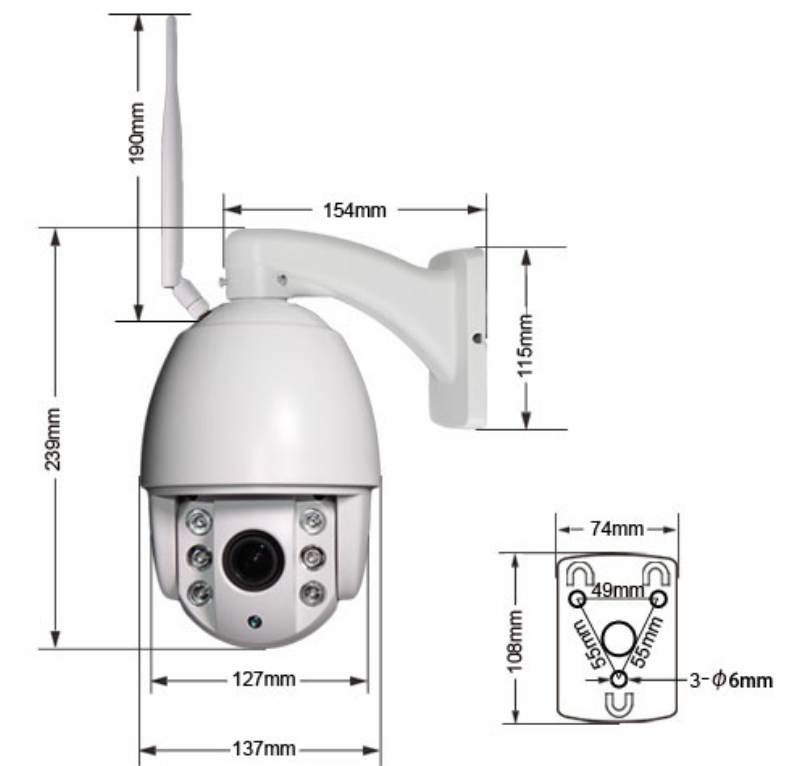

MODEL NO.:HD20M64HX-WIFI

2.0MP Network WIFI PTZ DOME CAMERA

	Memory Card 32G	Memory Card 64G
1.3MP	HD13M64HX-WIFI-32G	HD13M64HX-WIFI-64G
2.0MP	HD20M64HX-WIFI-32G	HD20M64HX-WIFI-64G

Key Feature:

- **1/2.9 " Progressive Scan CMOS
- ** 2.0 Mega Pixel(1920X1080P)
- ** Vari-focal lens: 4X Optical zoom(2.8-12mm)
- ** Built-in 32G TF card,(Optional 32G / 64G)
- ** Built-in 5 db WIFI module, can transmit 30 meters
- ** True Day/Night,3D DNR, Digital WDR
- ** SIZE:185x195x250MM 8PCS/CARTON
- ** Weight: 1.8Kg

Remark: Audio In/Out ,4G can be customized!

SECTION SIZE OF SPEED DOME

Wall mounting:

Ceiling mounting.

Specification:

Camera	Image Sensor	Hi3516C, 1/2.9 " Progressive Scan CMOS
	Effective Pixels	1920(H)x1080P(V)
	Pixel	2.0MP
	Signal System	PAL/NTSC
	Video Format	25fps(50HZ), 30fps(60HZ)
	Min Illumination	Color 0.01Lux @ F1.2, black and white 0.001 Lux@F1.2
	White Balance	Auto/Manual/ATW/Indoor/Outdoor/Daylight lamp/Sodium lamp
	AGC	Auto/Manual
	S/N Ration	>52db
	BLC	ON/OFF
	HLC	Support
	3D DNR	Support
	Smart defog	Support
	DWDR	Support
	Shutter Time	1 ~1/1000s
	Day/Night	ICR
	Frame Rate	25fps
	Privacy Masking	Support 4 rectangle areas
	Bit Rate	307Kbps~8Mbps
	Auto Focus	Auto/Semi-automatic/Manual
Optical Zoom	4X	
Digital Zoom	3X	
LENS	Focal Length	2.8~12mm,4X
	Zoom Speed	Approx 3s
	Angle of View	91°-28°
	Minimum Working Distance	10-600mm
	Aperture Range	Fix
Pan&Tilt	Pan Range	0°~355°;
	Pan Speed	Pan Manual Speed: 0.1° ~40°/s, Pan Preset Speed: 40°/s
	Tilt Range	0~90°
	Tilt Speed	Tilt Manual Speed: 0.1° ~40°/s, Tilt Preset Speed: 40°/s
	Number of preset	128
	Patrol	8 patrols,8 presets per patrol
	Power loss recovery	Support

Temperature	-20° C~+60° C(-4° F ~ 140° F)
Working Humidity	<95%
Protection Level	IP66 Standard(outdoor dome)
Material	Aluminum
Dimensions	Φ137x228mm (Ceiling) Φ137x239mm (Wall)
G. Weight(kg)	1.8kg

IP66 Waterproof Standard Can Be Used Both Outdoors and Indoors