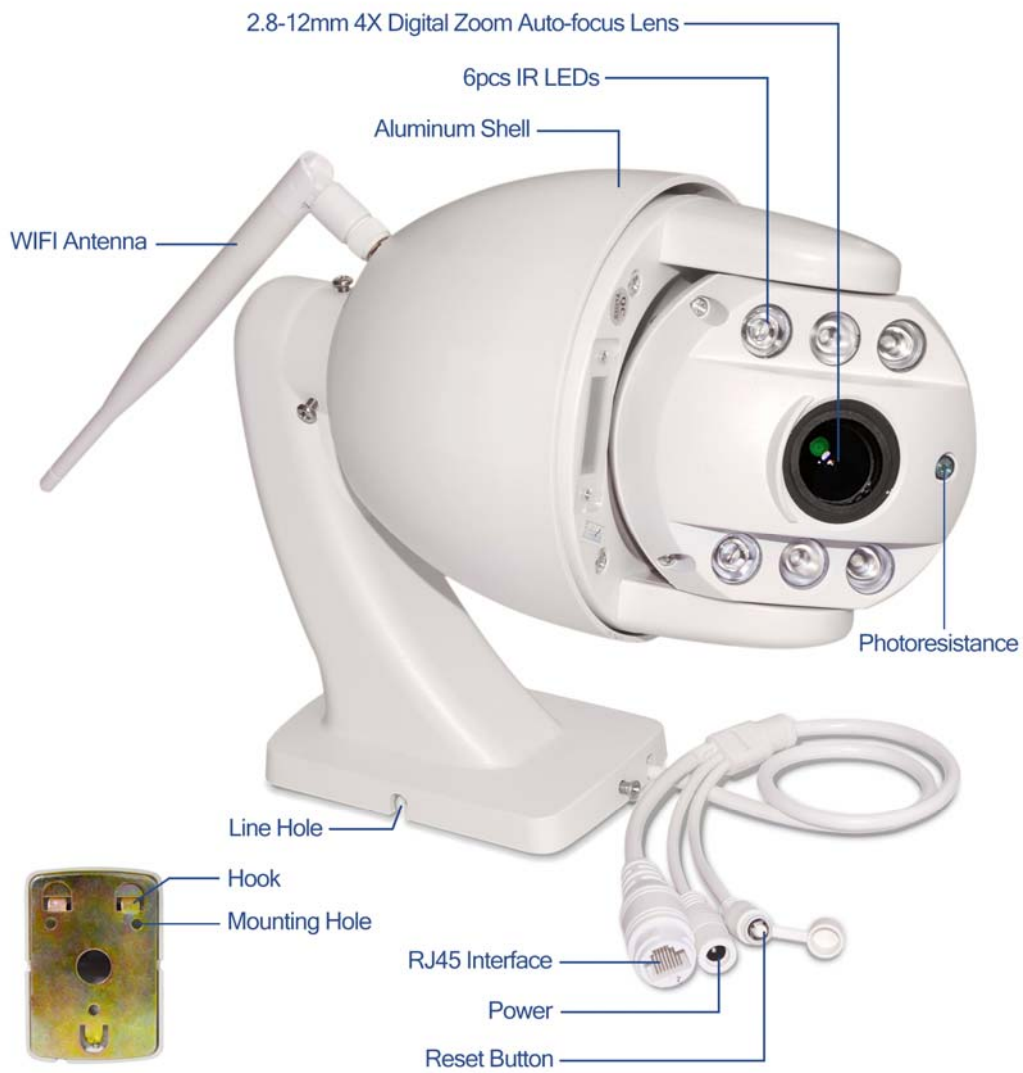

Remark: Audio In/Out ,4G can be customized!

SECTION SIZE OF SPEED DOME

Wall mounting:

Ceiling mounting.

Specification:

Camera	Image Sensor	Hi3516C, 1/2.9 " Progressive Scan CMOS
	Effective Pixels	1920(H)x1080P(V)
	Pixel	2.0MP
	Signal System	PAL/NTSC
	Video Format	25fps(50HZ), 30fps(60HZ)
	Min Illumination	Color 0.01Lux @ F1.2, black and white 0.001 Lux@F1.2
	White Balance	Auto/Manual/ATW/Indoor/Outdoor/Daylight lamp/Sodium lamp
	AGC	Auto/Manual
	S/N Ration	>52db
	BLC	ON/OFF
	HLC	Support
	3D DNR	Support
	Smart defog	Support
	DWDR	Support
	Shutter Time	1 ~1/1000s
	Day/Night	ICR
	Frame Rate	25fps
	Privacy Masking	Support 4 rectangle areas
	Bit Rate	307Kbps~8Mbps
	Auto Focus	Auto/Semi-automatic/Manual
Optical Zoom	4X	
Digital Zoom	3X	
LENS	Focal Length	2.8~12mm,4X
	Zoom Speed	Approx 3s
	Angle of View	91°-28°
	Minimum Working Distance	10-600mm
	Aperture Range	Fix
Pan&Tilt	Pan Range	0°~355°;
	Pan Speed	Pan Manual Speed: 0.1° ~40°/s, Pan Preset Speed: 40°/s
	Tilt Range	0~90°
	Tilt Speed	Tilt Manual Speed: 0.1° ~40°/s, Tilt Preset Speed: 40°/s
	Number of preset	128
	Patrol	8 patrols,8 presets per patrol
	Power loss recovery	Support

Temperature	-20° C~+60° C(-4° F ~ 140° F)
Working Humidity	<95%
Protection Level	IP66 Standard(outdoor dome)
Material	Aluminum
Dimensions	Φ137x228mm (Ceiling) Φ137x239mm (Wall)
G. Weight(kg)	1.8kg

IP66 Waterproof Standard Can Be Used Both Outdoors and Indoors

Support ONVIF 2.0,
compatible with Hikvision、 Dahua etc.NVR

one dome camera can replace multiple fixed camera

Varifocal lens:
4X (2.8-12mm)

Night Vision 60M

4X Optical zoom

- 1080P**
HD Video Recording
- H.264**
Video Compression
- Auto Focus**
- WIFI**
- Phone Control**
- Onvif**
Onvif 2.1
- 2.8-12mm
4X Zoom Lens**
- 32G**
TF Card Record
- PTZ Rotation**
- IE View**
- Motion Detection**
- IR-CUT**