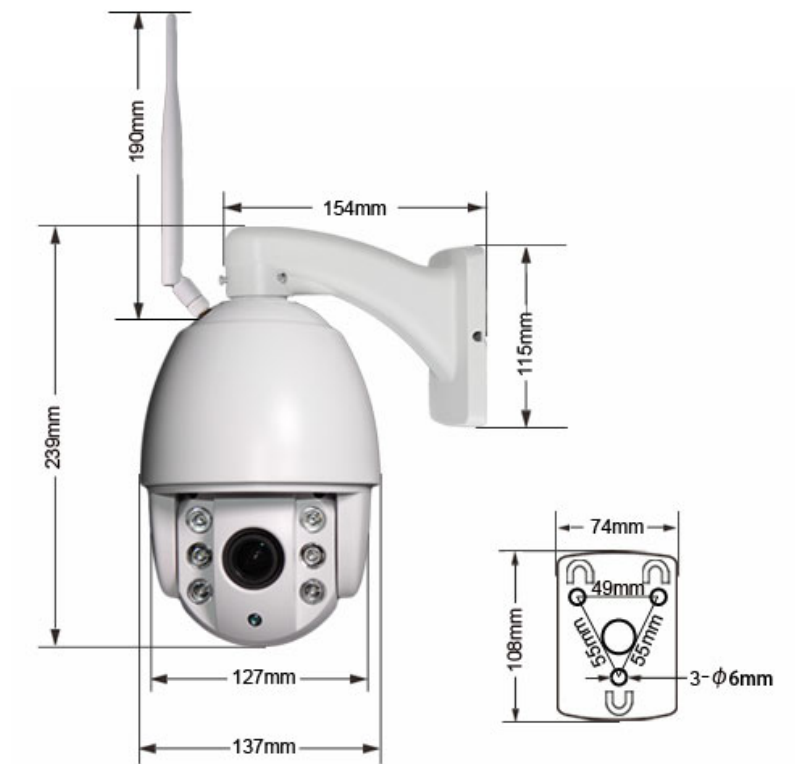

MODEL NO.:HD20M64HX-WIFI

2.0MP Network WIFI PTZ DOME CAMERA

	Memory Card 32G	Memory Card 64G
1.3MP	HD13M64HX-WIFI-32G	HD13M64HX-WIFI-64G
2.0MP	HD20M64HX-WIFI-32G	HD20M64HX-WIFI-64G

Key Feature:

- **1/2.9 " Progressive Scan CMOS
- ** 2.0 Mega Pixel(1920X1080P)
- ** Vari-focal lens: 4X Optical zoom(2.8-12mm)
- ** Built-in 32G TF card,(Optional 32G / 64G)
- ** Built-in 5 db WIFI module, can transmit 30 meters
- ** True Day/Night,3D DNR, Digital WDR
- ** SIZE:185x195x250MM 8PCS/CARTON
- ** Weight: 1.8Kg

Remark: Audio In/Out ,4G can be customized!

SECTION SIZE OF SPEED DOME

Wall mounting:

Ceiling mounting.

Specification:

Camera	Image Sensor	Hi3516C, 1/2.9 " Progressive Scan CMOS
	Effective Pixels	1920(H)x1080P(V)
	Pixel	2.0MP
	Signal System	PAL/NTSC
	Video Format	25fps(50HZ), 30fps(60HZ)
	Min Illumination	Color 0.01Lux @ F1.2, black and white 0.001 Lux@F1.2
	White Balance	Auto/Manual/ATW/Indoor/Outdoor/Daylight lamp/Sodium lamp
	AGC	Auto/Manual
	S/N Ration	>52db
	BLC	ON/OFF
	HLC	Support
	3D DNR	Support
	Smart defog	Support
	DWDR	Support
	Shutter Time	1 ~1/1000s
	Day/Night	ICR
	Frame Rate	25fps
	Privacy Masking	Support 4 rectangle areas
	Bit Rate	307Kbps~8Mbps
	Auto Focus	Auto/Semi-automatic/Manual
Optical Zoom	4X	
Digital Zoom	3X	
LENS	Focal Length	2.8~12mm,4X
	Zoom Speed	Approx 3s
	Angle of View	91°-28°
	Minimum Working Distance	10-600mm
	Aperture Range	Fix
Pan&Tilt	Pan Range	0°~355°;
	Pan Speed	Pan Manual Speed: 0.1° ~40°/s, Pan Preset Speed: 40°/s
	Tilt Range	0~90°
	Tilt Speed	Tilt Manual Speed: 0.1° ~40°/s, Tilt Preset Speed: 40°/s
	Number of preset	128
	Patrol	8 patrols,8 presets per patrol
	Power loss recovery	Support

Temperature	-20° C~+60° C(-4° F ~ 140° F)
Working Humidity	<95%
Protection Level	IP66 Standard(outdoor dome)
Material	Aluminum
Dimensions	Φ137x228mm (Ceiling) Φ137x239mm (Wall)
G. Weight(kg)	1.8kg

IP66 Waterproof Standard Can Be Used Both Outdoors and Indoors