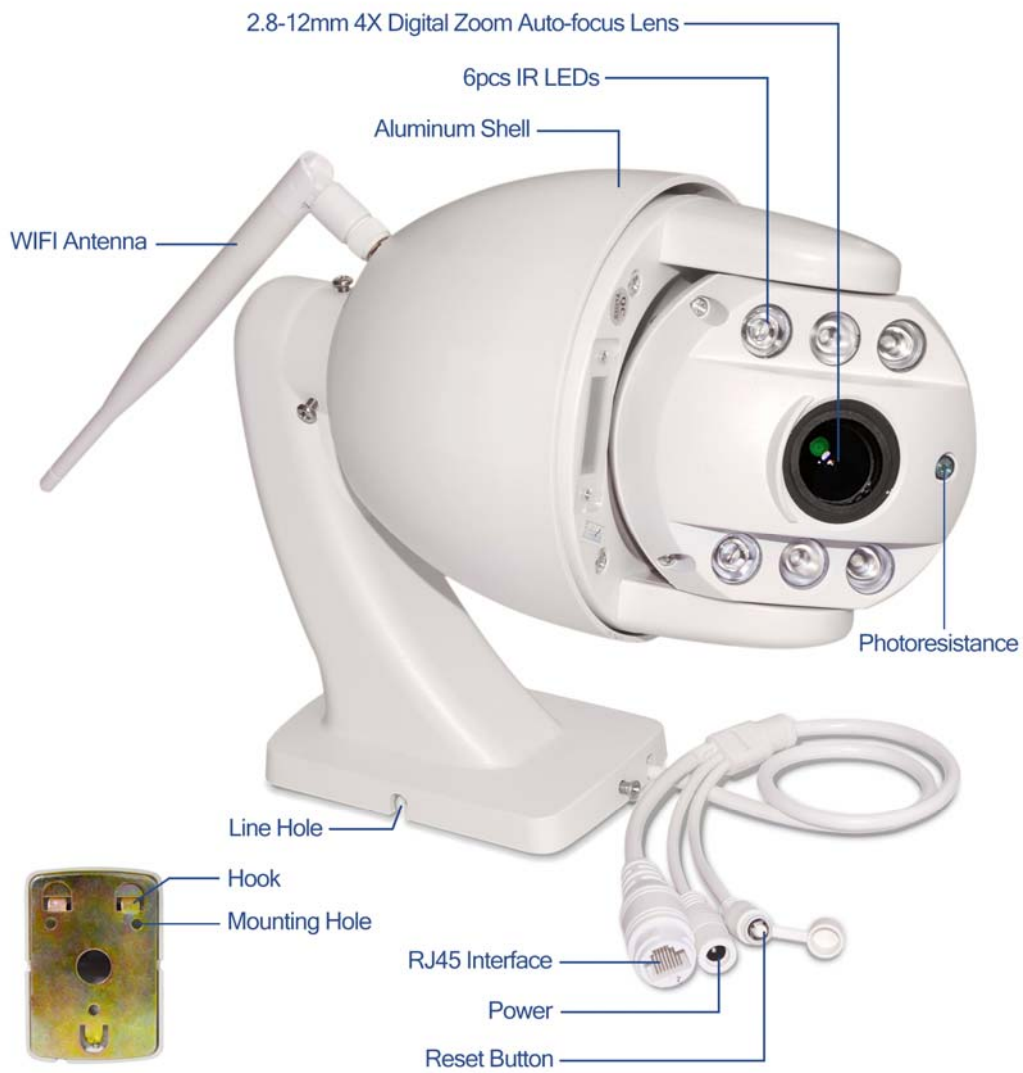

Remark: Audio In/Out ,4G can be customized!

SECTION SIZE OF SPEED DOME

Wall mounting:

Ceiling mounting.

Specification:

Camera	Image Sensor	Hi3516C, 1/2.9 " Progressive Scan CMOS
	Effective Pixels	1920(H)x1080P(V)
	Pixel	2.0MP
	Signal System	PAL/NTSC
	Video Format	25fps(50HZ), 30fps(60HZ)
	Min Illumination	Color 0.01Lux @ F1.2, black and white 0.001 Lux@F1.2
	White Balance	Auto/Manual/ATW/Indoor/Outdoor/Daylight lamp/Sodium lamp
	AGC	Auto/Manual
	S/N Ration	>52db
	BLC	ON/OFF
	HLC	Support
	3D DNR	Support
	Smart defog	Support
	DWDR	Support
	Shutter Time	1 ~1/1000s
	Day/Night	ICR
	Frame Rate	25fps
	Privacy Masking	Support 4 rectangle areas
	Bit Rate	307Kbps~8Mbps
	Auto Focus	Auto/Semi-automatic/Manual
Optical Zoom	4X	
Digital Zoom	3X	
LENS	Focal Length	2.8~12mm,4X
	Zoom Speed	Approx 3s
	Angle of View	91°-28°
	Minimum Working Distance	10-600mm
	Aperture Range	Fix
Pan&Tilt	Pan Range	0°~355°;
	Pan Speed	Pan Manual Speed: 0.1° ~40°/s, Pan Preset Speed: 40°/s
	Tilt Range	0~90°
	Tilt Speed	Tilt Manual Speed: 0.1° ~40°/s, Tilt Preset Speed: 40°/s
	Number of preset	128
	Patrol	8 patrols,8 presets per patrol
	Power loss recovery	Support

Temperature	-20° C~+60° C(-4° F ~ 140° F)
Working Humidity	<95%
Protection Level	IP66 Standard(outdoor dome)
Material	Aluminum
Dimensions	Φ137x228mm (Ceiling) Φ137x239mm (Wall)
G. Weight(kg)	1.8kg

IP66 Waterproof Standard Can Be Used Both Outdoors and Indoors

Support ONVIF 2.0,
compatible with Hikvision、Dahua etc.NVR

one dome camera can replace multiple fixed camera

Varifocal lens:
4X (2.8-12mm)

Night Vision 60M

4X Optical zoom

- | | | | | | |
|---|--|---|--|--|--|
| 
1080P
HD Video
Recording | 
H.264
Video
Compression | 
Auto Focus | 
WIFI | 
Phone Control | 
Onvif 2.1 |
| 
2.8-12mm
4X Zoom Lens | 
32G
TF Card Record | 
PTZ Rotation | 
IE View | 
Motion Detection | 
IR-CUT |